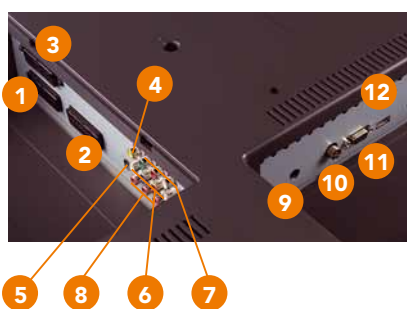

1. SCART 1 - RGB/S-video/CVBS/AUDIO/Canal+ compatible
2. SCART 2 - RGB/S-video/CVBS/AUDIO
3. SCART 3 - RGB/S-video/CVBS/AUDIO
4. CVBS In w/Audio R/L In
5. S-video In w/Audio R/L In
6. Component In w/Audio R/L In
7. CVBS Out
8. Audio R/L Out
9. PC Audio In
10. TV RF In
11. PC-RGB In
12. HDMI In (HDCP)